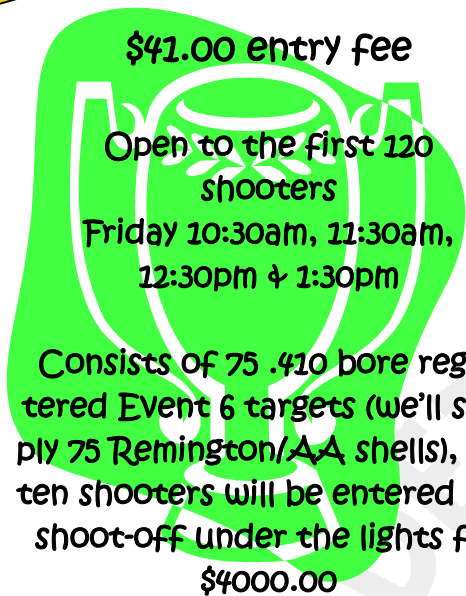

BEST/KASLE CUP

2012 Kasle Family Charity Open

\$41.00 entry fee

Open to the first 120 shooters

Friday 10:30am, 11:30am, 12:30pm & 1:30pm

Consists of 75 .410 bore registered Event 6 targets (we'll supply 75 Remington/AA shells), top ten shooters will be entered in a shoot-off under the lights for \$4000.00

DOUBLES CHAMPIONSHIP

Friday, September 14, 2012
100 Targets—\$51.00 plus fees

AWARDS

Event Champion—\$400.00

Runner-up—\$300.00

\$9.00 per entry returned to Class Purse as follows:

1-6 entries	100%
7-20 entries	60/40
21 or more entries	50/30/20

\$10.00 optional purse available divided same as class purse

12 GAUGE CHAMPIONSHIP

Saturday, September 15, 2012
100 Targets—\$51.00 plus fees

AWARDS

Event Champion—\$450.00

Runner-up—\$350.00

\$9.00 per entry returned to Class same as Doubles