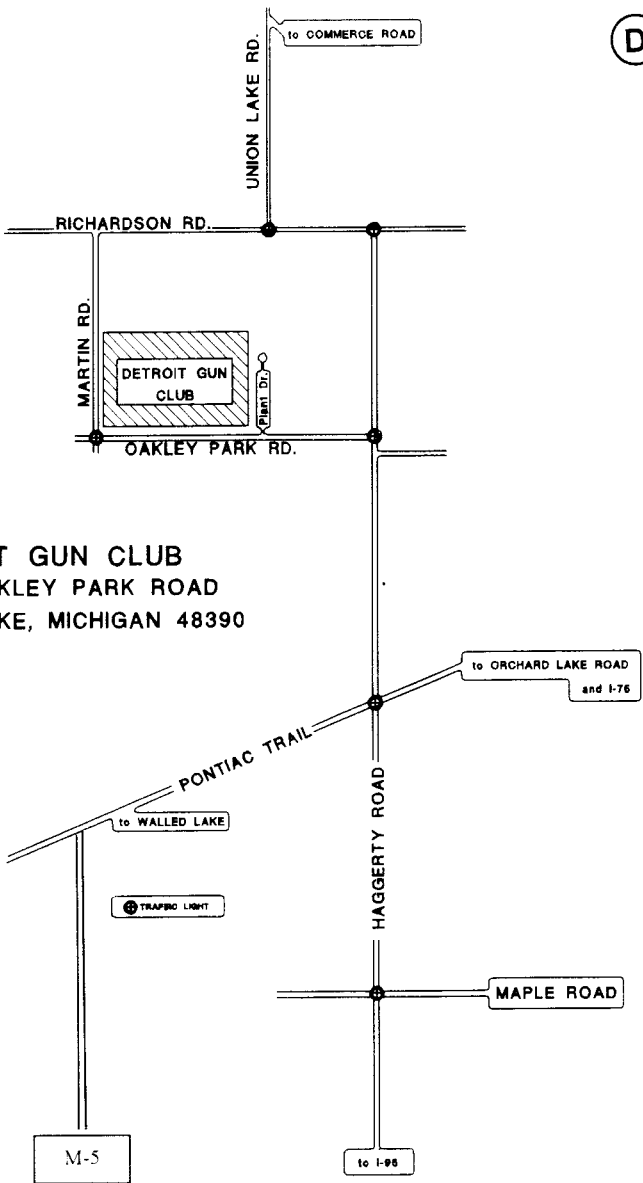

D

DETROIT GUN CLUB
2775 OAKLEY PARK ROAD
WALLED LAKE, MICHIGAN 48390

FROM EAST BOUND I-96 EXIT AT NOVI ROAD. PROCEED NORTH ON NOVI ROAD TO 12 MILE ROAD TURN RIGHT (EAST) ON 12 MILE ROAD TO HAGGERTY ROAD. TURN LEFT (NORTH) ON HAGGERTY ROAD APPROX. 5 MILES TO OAKLEY PARK ROAD. TURN LEFT AT THE TRAFFIC LIGHT.

FROM I-75 EXIT AT SQUARE LAKE ROAD. PROCEED WEST ON SQUARE LAKE ROAD TO MIDDLEBELT ROAD TURN LEFT (SOUTH) ON MIDDLEBELT ROAD TO LONG LAKE ROAD. TURN RIGHT (WEST) ON LONG LAKE ROAD TO ORCHARD LAKE ROAD. TURN LEFT (SOUTH) ON ORCHARD LAKE ROAD TO PONTIAC TRAIL APPROX. 1/2 MILE, TURN RIGHT (WEST) ON PONTIAC TRAIL TO HAGGERTY ROAD. TURN RIGHT (NORTH) ON HAGGERTY ROAD TO OAKLEY PARK ROAD. TURN LEFT AT THE TRAFFIC LIGHT